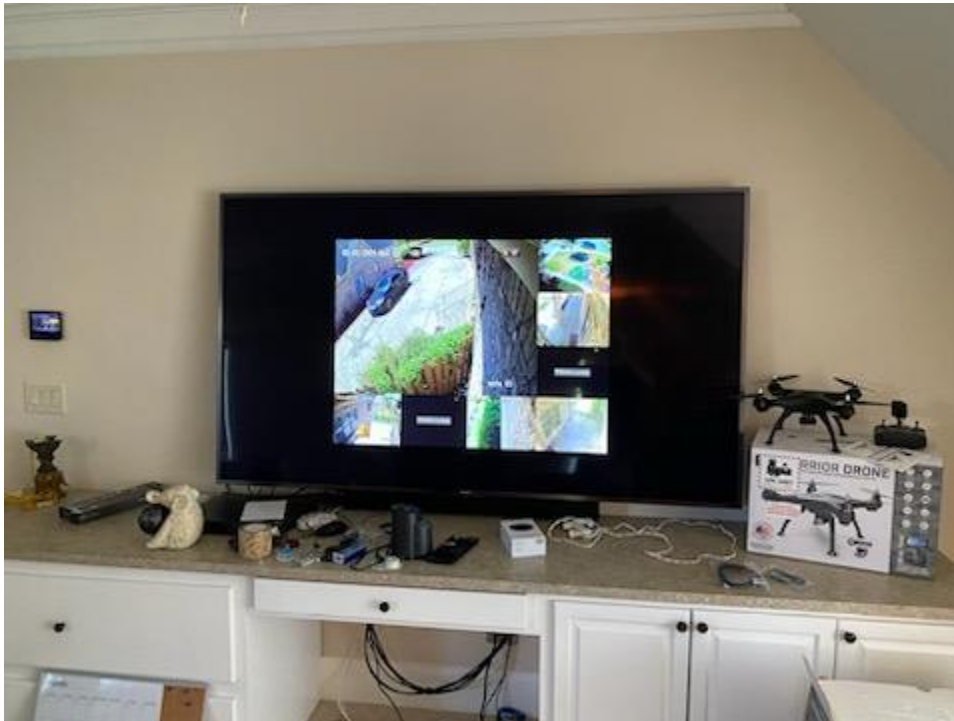

Lot #34: All items located in the garage.

Lot #35: All items located in the bedroom at the top of the stairs, including bedroom furniture and misc. decorative items.

Lot #36: Sony flatscreen TV with soundbar and subwoofer located in the common area upstairs.